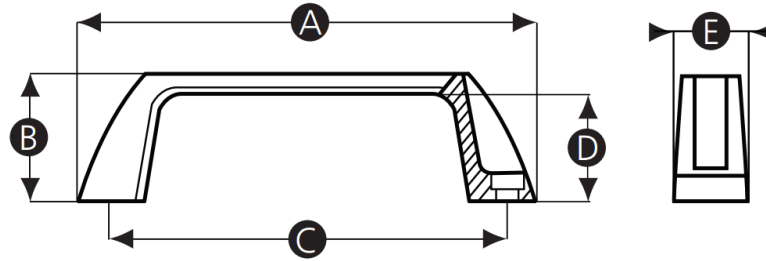

G06BH Nylon Bridge Handle

Features

- Thermoplastic black bridge handle
- Plain bores for fixing with bolts from above

Material

- Body: Reinforced nylon (15% glass filled PA6), matt black finish
- Thread: Moulded bore

Part No.	A	B	C	D	E	Bore Size
G06BH-12559Q	140	40	120	33	28	6.5
G06BH-12560X	170	48	150	40	28	6.5

G07BH Nylon Bridge Handle

Features

- Thermoplastic black bridge handle
- Threaded inserts for fixing with screws from below

Material

- Body: Reinforced nylon (15% glass filled PA6), matt black finish
- Thread: Brass or stainless steel inserts. Other materials available on request

Part No.	A	B	C	D	E	Thread Size	Insert
G07BH-12550T	107	41	94	29	20	M5	Brass
G07BH-12550T-SS							Stainless steel
G07BH-12551P	134	50	117	34	25	M6	Brass
G07BH-12552W	137	50	120				
G07BH-12553S	148	50	132	40	29	M8	Brass
G07BH-12554Z	168	58	150				
G07BH-12555V	197	58	179				