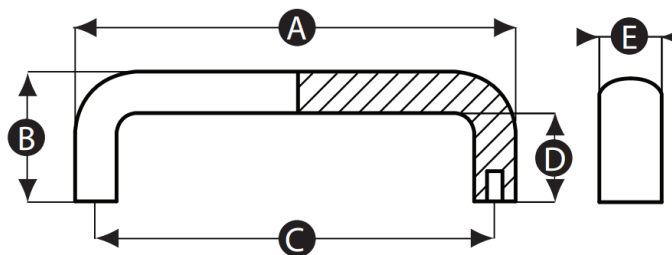

G06BH Nylon Bridge Handle

Features

- Thermoplastic black bridge handle
- Plain bores for fixing with bolts from above

Material

- Body: Reinforced nylon (15% glass filled PA6), matt black finish
- Thread: Moulded bore

Part No.	A	B	C	D	E	Bore Size
G06BH-12559Q	140	40	120	33	28	6.5
G06BH-12560X	170	48	150	40	28	6.5

G07BH Nylon Bridge Handle

Features

- Thermoplastic black bridge handle
- Threaded inserts for fixing with screws from below

Material

- Body: Reinforced nylon (15% glass filled PA6), matt black finish
- Thread: Brass or stainless steel inserts. Other materials available on request

Part No.	A	B	C	D	E	Thread Size	Insert
G07BH-12550T	107	41	94	29	20	M5	Brass
G07BH-12550T-SS							Stainless steel
G07BH-12551P	134	50	117	34	25	M6	Brass
G07BH-12552W	137	50	120				
G07BH-12553S	148	50	132	40	29	M8	Brass
G07BH-12554Z	168	58	150				
G07BH-12555V	197	58	179				